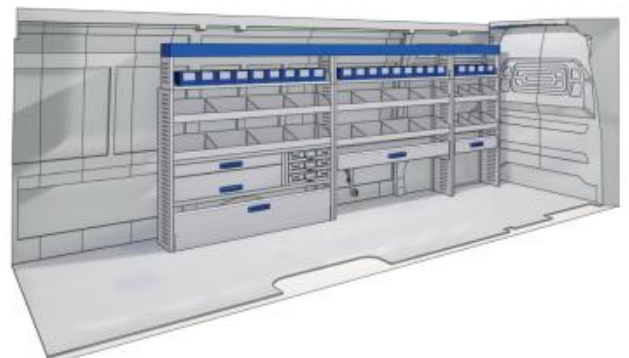

3802mm 1750mm 360mm 160kg