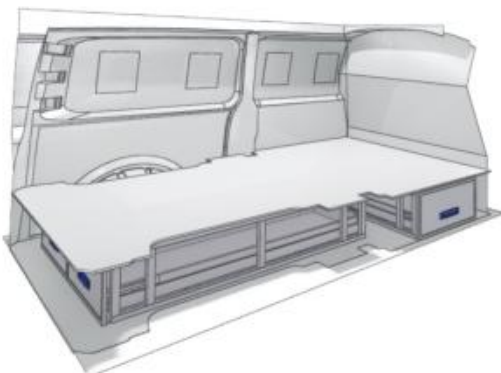

(wheel base: 3098mm)

L 2135mm **D** 310mm **D** 1526mm **8** 99kg