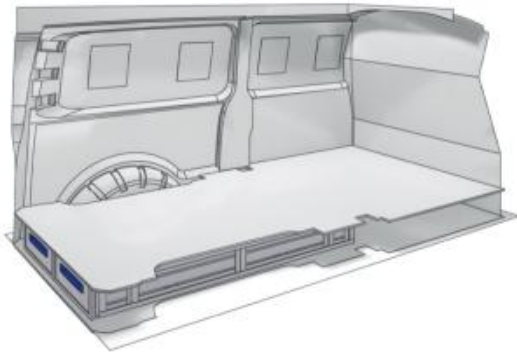

(wheel base: 3098mm)

L 1526mm **D** 176mm **D** 1218mm **8** 52kg

57-1-130-00

Silver Line