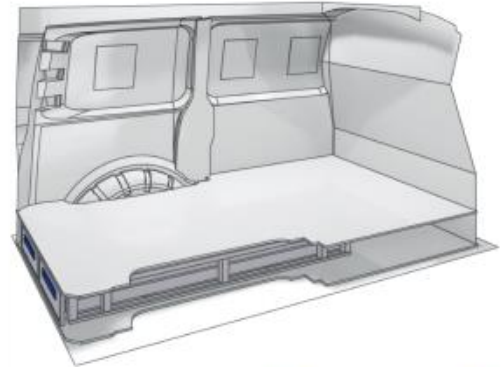

1526mm 176mm 1218mm 52kg

Silver Line

57-1-127-00