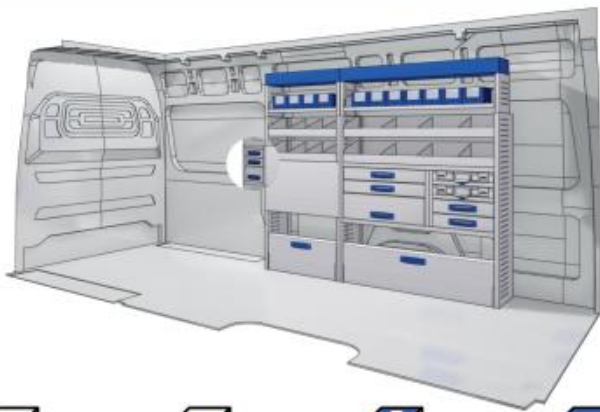

2025mm 1750mm 360mm 143kg

(wheel base: 4035mm)