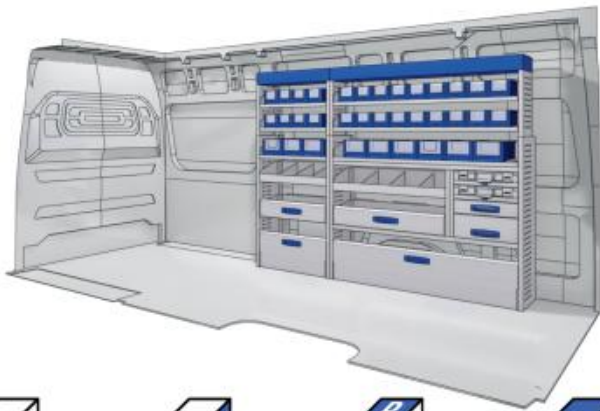

57-1-143-00

Bronze Line

RIGHT SIDE

2281mm 1750mm 360mm 108kg

(wheel base: 4035mm)

57-1-152-00

Silver Line

2281mm 1750mm 360mm 128kg