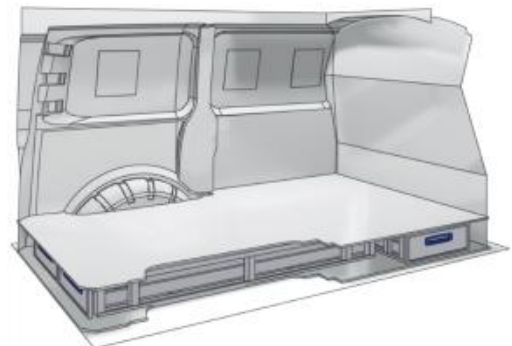

XLD LINE

Bronze Line

57-1-154-00

(wheel base: 2925mm)

1526mm 176mm 1218mm 52kg

Silver Line

57-1-127-00

(wheel base: 2925mm)