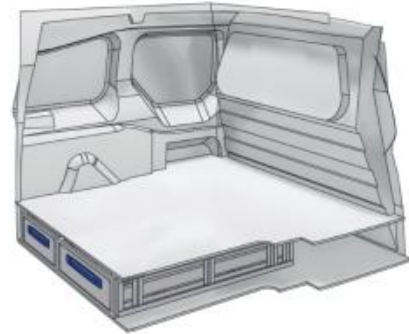

1026mm 176mm 1075mm 41kg

Silver Line

57-1-109-00