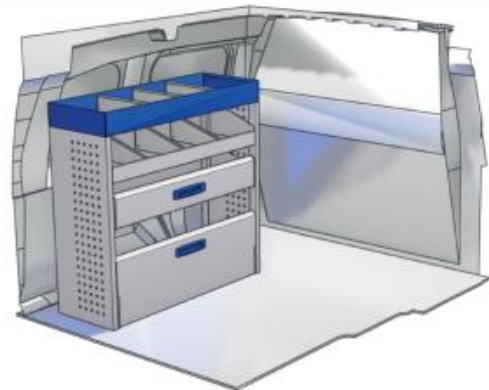

1014mm 980mm 360mm 35kg

Gold Line

57-1-150-00