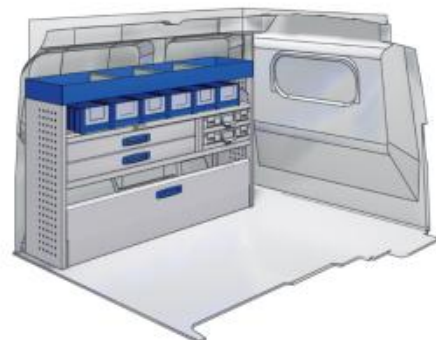

Silver Line

57-1-107-00

(wheel base: 2975mm)

 1521mm  980mm  360mm  45kg

Gold Line

57-1-108-00

(wheel base: 2975mm)

 1521mm  980mm  360mm  68kg