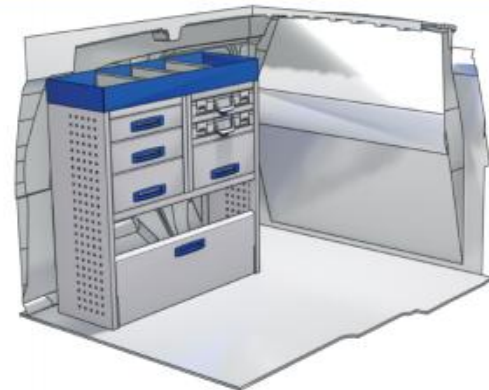

1014mm 1085mm 360mm 56kg