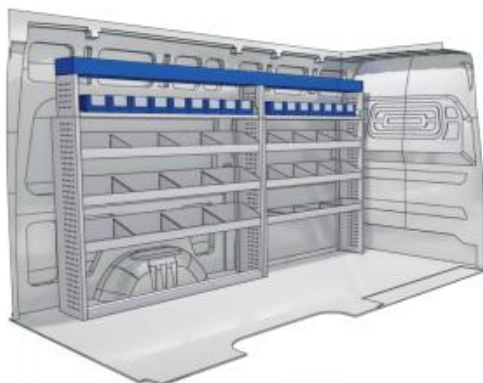

(wheel base: 3000mm)

BOXER

VAN CARE

LEFT SIDE

Bronze Line

57-1-137-00

(wheel base: 3450mm)

2788mm 1750mm 360mm 80kg