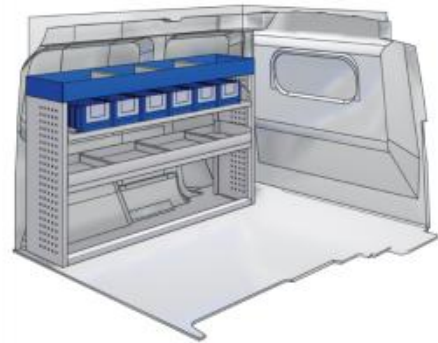

1521mm 980mm 360mm 45kg

Silver Line

57-1-107-00