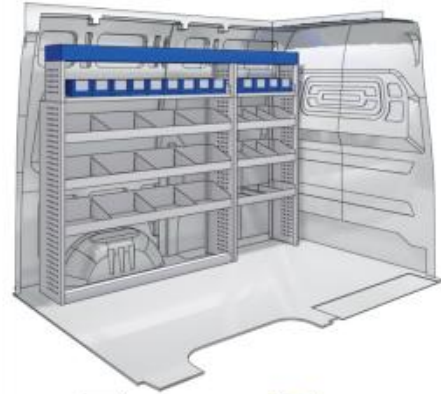

(wheel base: 3000mm)

L 2281mm H 1750mm D 360mm 8 73kg

Silver Line

57-1-135-00

(wheel base: 3000mm)

L 2281mm H 1750mm D 360mm 8 83kg

Gold Line

57-1-136-00