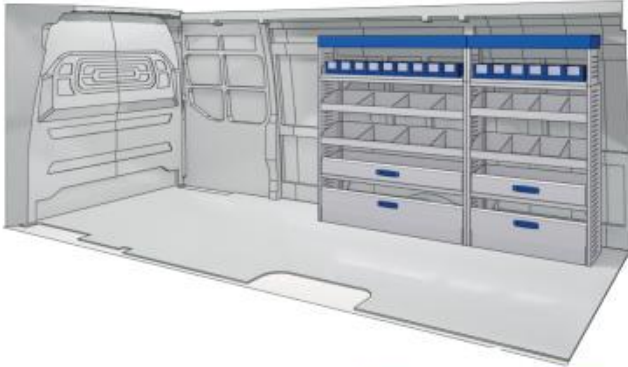

Gold Line

57-1-146-00

(wheel base: 4035mm XL)

3802mm 1750mm 360mm 160kg

VAN CARE

BOXER

57-1-147-00

Bronze Line