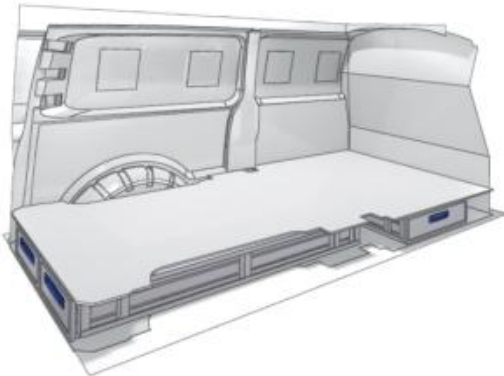

Bronze Line

(wheel base: 3098mm)

L 1526mm **D** 176mm **D** 1218mm **8** 52kg

57-1-130-00

Silver Line

(wheel base: 3098mm)

L 2135mm **D** 176mm **D** 1526mm **8** 78kg

57-1-131-00