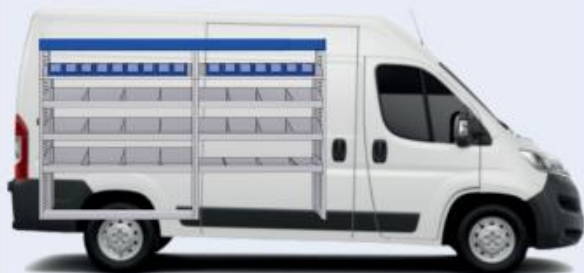

(wheel base: 3000mm)

BOXER

VAN CARE

LEFT SIDE

Bronze Line

57-1-137-00

(wheel base: 3450mm)

2788mm 1750mm 360mm 80kg