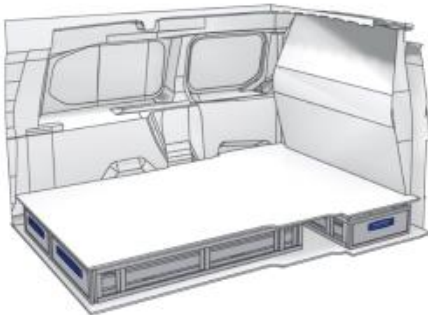

57-1-156-00

Bronze Line

(wheel base: 2975mm)

 1266mm  176mm  1075mm  44kg

57-1-148-00

Silver Line

(wheel base: 2975mm)

 1732mm  176mm  1266mm  65kg