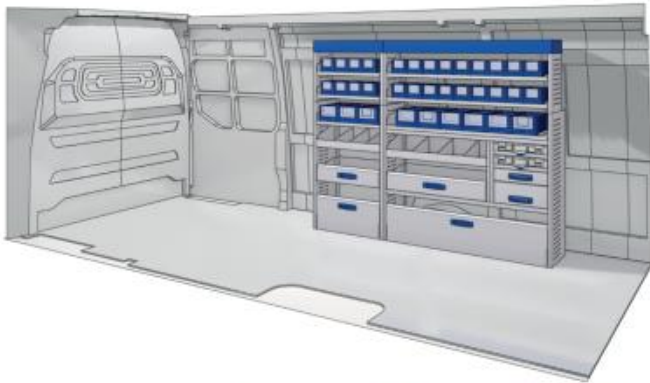

(wheel base: 4035mm XL)

2281mm 1750mm 360mm 128kg

57-1-153-00

Gold Line