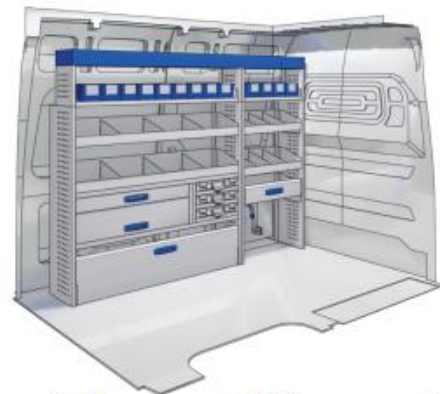

L 2281mm H 1750mm D 360mm 8 120kg