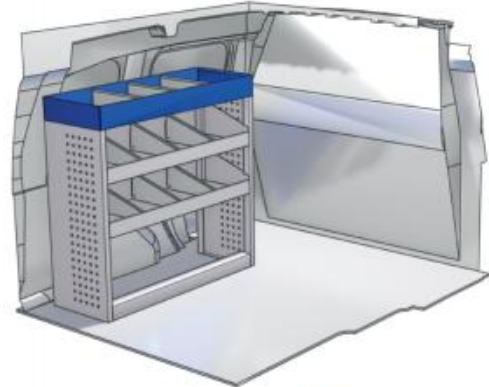

1014mm 980mm 360mm 21kg

Silver Line

57-1-103-00