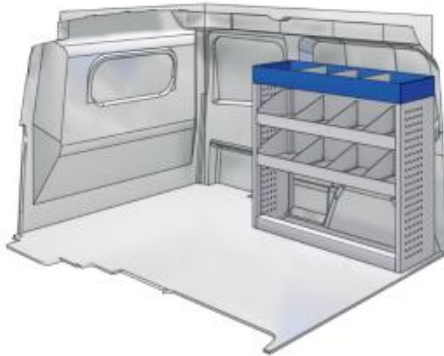

(wheel base: 2975mm)

L 1014mm **D** 980mm **D** 360mm **B** 21kg

RIGHT SIDE

57-1-103-00

Silver Line