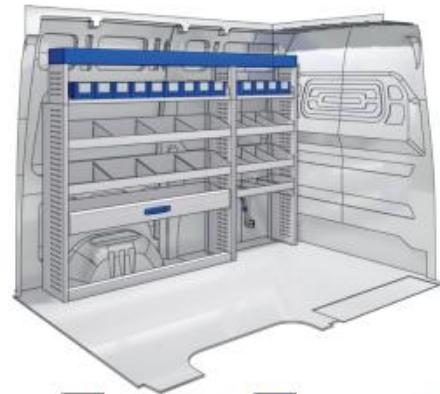

(wheel base: 3000mm)

L 2281mm H 1750mm D 360mm 8 73kg

Silver Line

57-1-135-00

(wheel base: 3000mm)

L 2281mm H 1750mm D 360mm 8 83kg

Gold Line

57-1-136-00