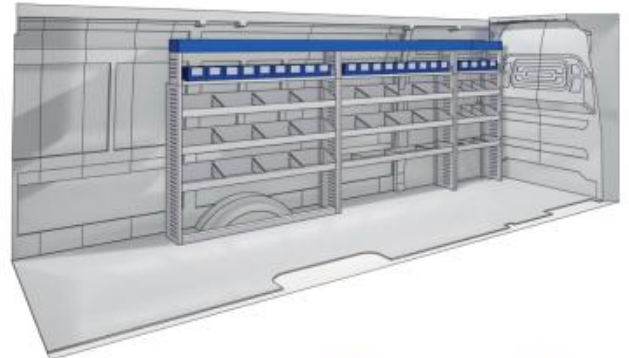

3802mm 1750mm 360mm 110kg

Silver Line

57-1-145-00