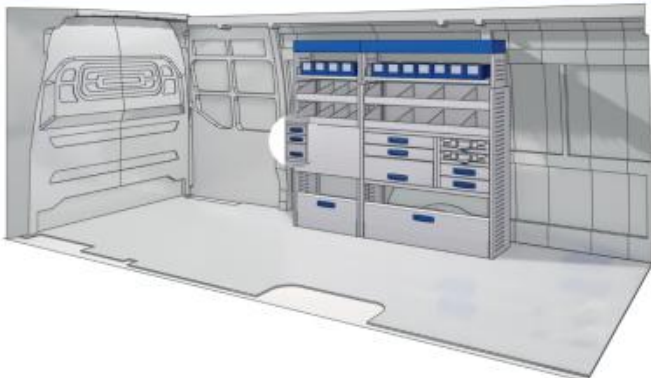

(wheel base: 4035mm XL)

2535mm 1750mm 360mm 120kg

57-1-152-00

Silver Line

(wheel base: 4035mm XL)

2281mm 1750mm 360mm 128kg

57-1-153-00

Gold Line