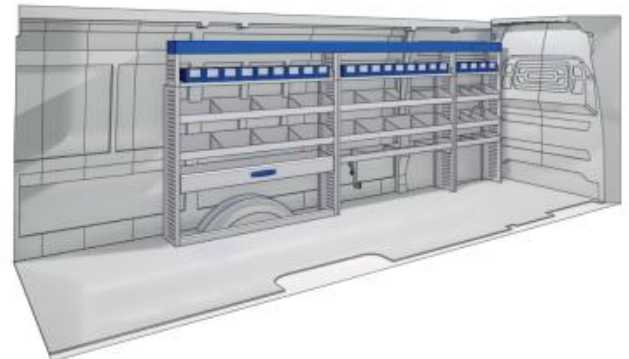

Bronze Line

57-1-142-00

(wheel base: 4035mm XL)

3802mm 1750mm 360mm 110kg

Silver Line

57-1-145-00

(wheel base: 4035mm XL)

3802mm 1750mm 360mm 120kg