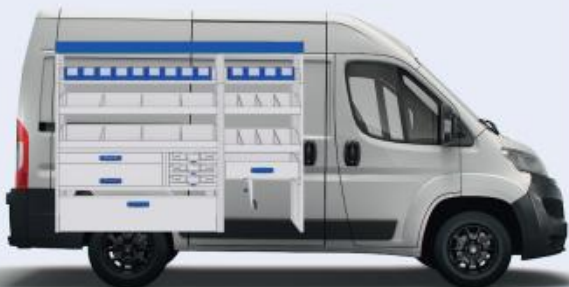

(wheel base: 3000mm)

L 2281mm H 1750mm D 360mm 8 73kg

Silver Line

57-1-135-00

(wheel base: 3000mm)

L 2281mm H 1750mm D 360mm 8 83kg

Gold Line

57-1-136-00