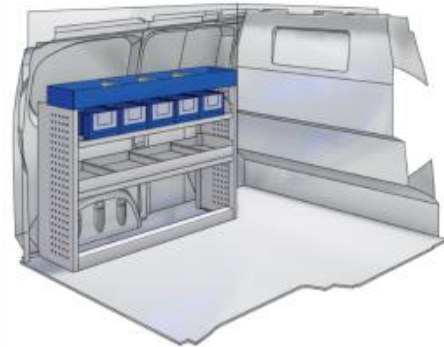

(wheel base: 2785mm)

1267mm 980mm 360mm 40kg

Silver Line

57-1-102-00

(wheel base: 2785mm)

1267mm 980mm 360mm 37kg

Gold Line

57-1-104-00