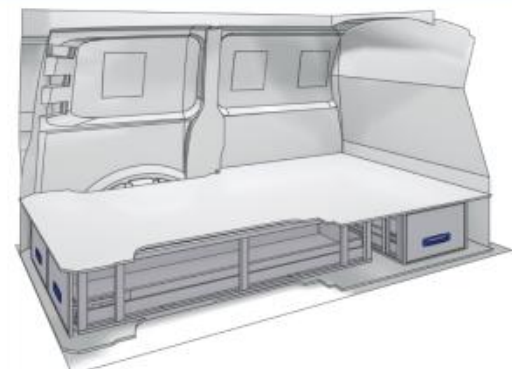

1992mm 310mm 1526mm 98kg