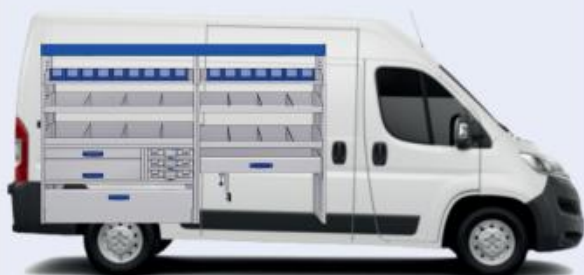

Silver Line

57-1-135-00

(wheel base: 3450mm)

2788mm 1750mm 360mm 90kg

Gold Line

57-1-140-00

(wheel base: 3450mm)

2788mm 1750mm 360mm 130kg